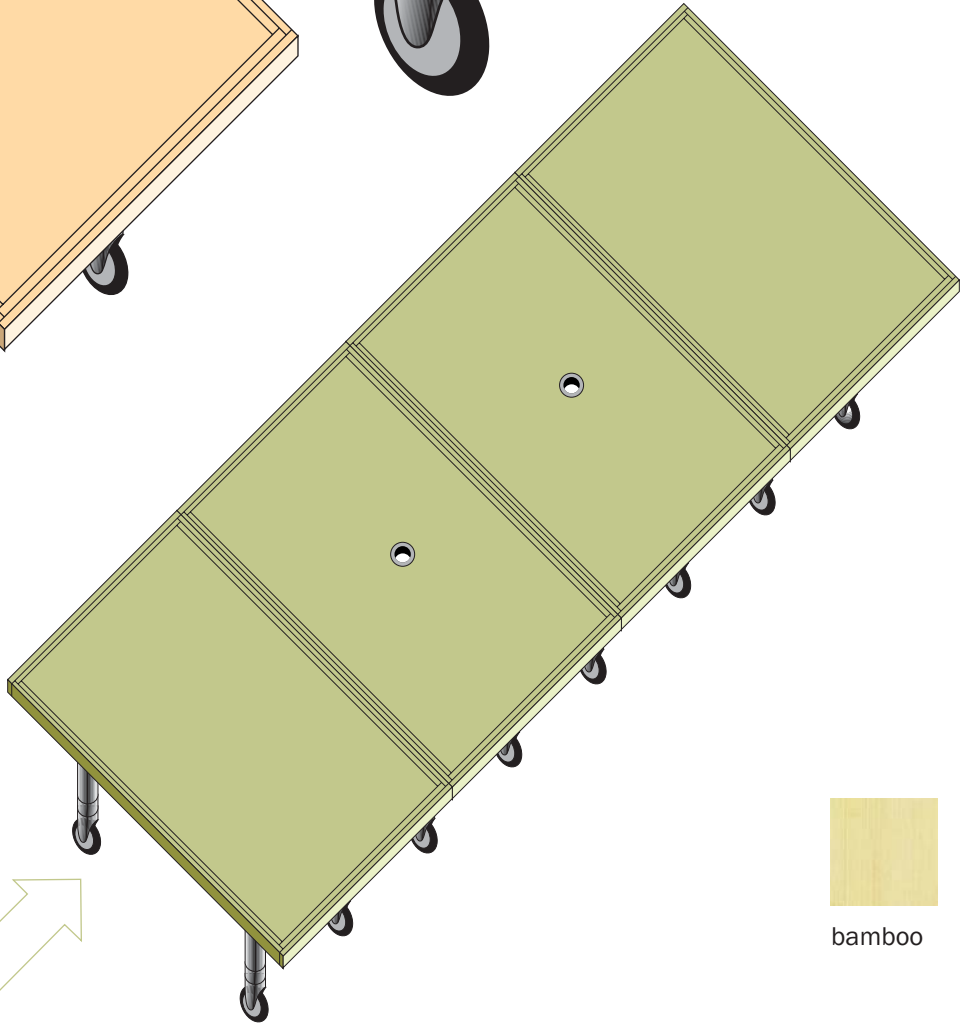

3104 with new desk legs (black, brushed silver)

3104 with solid desk legs

8104 with new desk legs (black, brushed silver)
Conference room table wheels lock.
Better mobility on elevators when moving multiple sections.

connect either side

bamboo

add more anytime

8112 with new desk legs (black, brushed silver)
Conference room table quickly unlocks into smaller tables.
Center computer/power/phone grommets available at no charge.
Maple, cherry or bamboo surface.

Springbrain S1
conference room tables

8104 with solid desk legs
Better mobility on elevators when moving multiple sections.

connect either side

bamboo

add more anytime

8112 with solid desk legs
Conference room table quickly unlocks into smaller tables.
Center computer/power/phone grommets available at no charge.
Maple, cherry or bamboo surface.