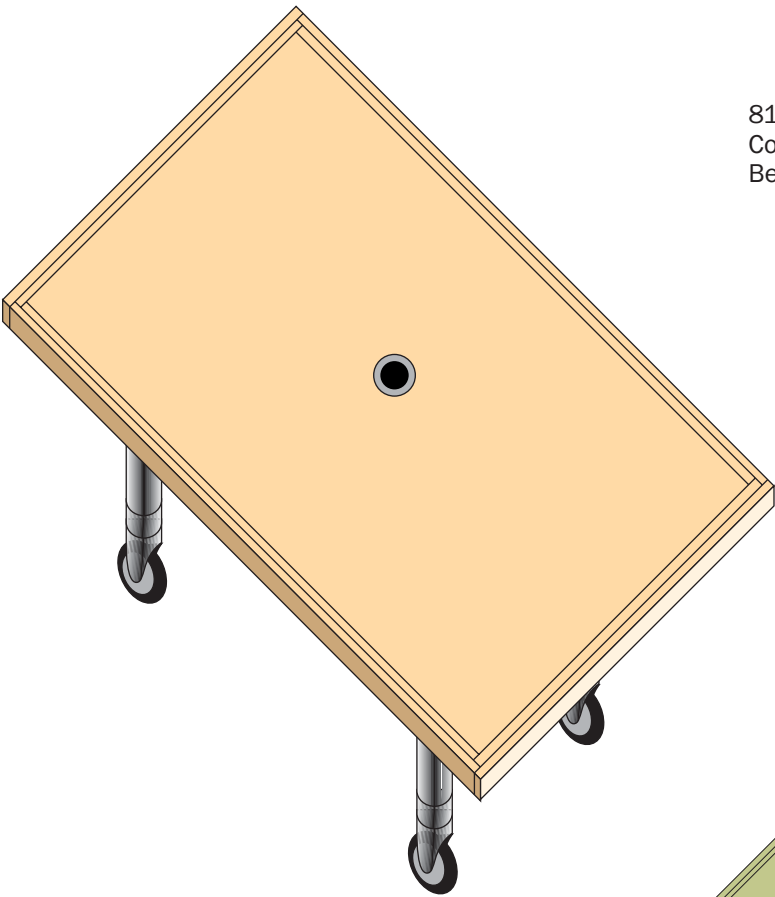

3104 with new desk legs (black, brushed silver)

3104 with solid desk legs

8104 with new desk legs (black, brushed silver)
Conference room table wheels lock.
Better mobility on elevators when moving multiple sections.

connect either side

bamboo

add more anytime

8112 with new desk legs (black, brushed silver)
Conference room table quickly unlocks into smaller tables.
Center computer/power/phone grommets available at no charge.
Maple, cherry or bamboo surface.

Springbrain S1
conference room tables

8104 with solid desk legs
Better mobility on elevators when moving multiple sections.

connect either side

bamboo

add more anytime

8112 with solid desk legs
Conference room table quickly unlocks into smaller tables.
Center computer/power/phone grommets available at no charge.
Maple, cherry or bamboo surface.