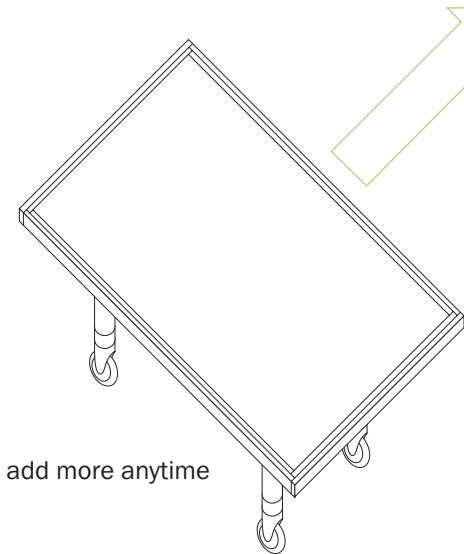

3104 with new desk legs (black, brushed silver)

3104 with solid desk legs

8104 with new desk legs (black, brushed silver)
Conference room table wheels lock.
Better mobility on elevators when moving multiple sections.

connect either side

bamboo

add more anytime

8112 with new desk legs (black, brushed silver)
Conference room table quickly unlocks into smaller tables.
Center computer/power/phone grommets available at no charge.
Maple, cherry or bamboo surface.

Springbrain S1
conference room tables

8104 with solid desk legs
Better mobility on elevators when moving multiple sections.

connect either side

bamboo

add more anytime

8112 with solid desk legs
Conference room table quickly unlocks into smaller tables.
Center computer/power/phone grommets available at no charge.
Maple, cherry or bamboo surface.