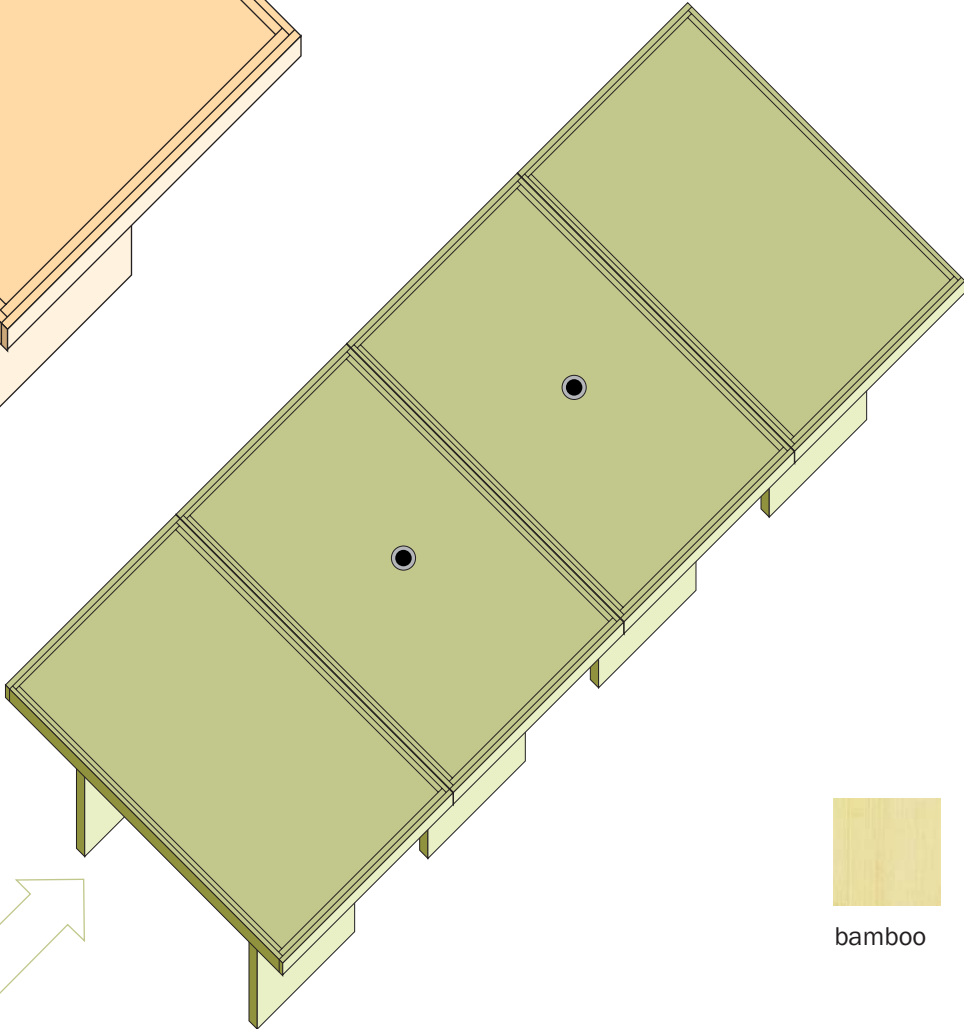

3104 with new desk legs (black, brushed silver)

3104 with solid desk legs

8104 with new desk legs (black, brushed silver)
Conference room table wheels lock.
Better mobility on elevators when moving multiple sections.

connect either side

bamboo

add more anytime

8112 with new desk legs (black, brushed silver)
Conference room table quickly unlocks into smaller tables.
Center computer/power/phone grommets available at no charge.
Maple, cherry or bamboo surface.

Springbrain S1
conference room tables

8104 with solid desk legs
Better mobility on elevators when moving multiple sections.

connect either side

bamboo

add more anytime

8112 with solid desk legs
Conference room table quickly unlocks into smaller tables.
Center computer/power/phone grommets available at no charge.
Maple, cherry or bamboo surface.