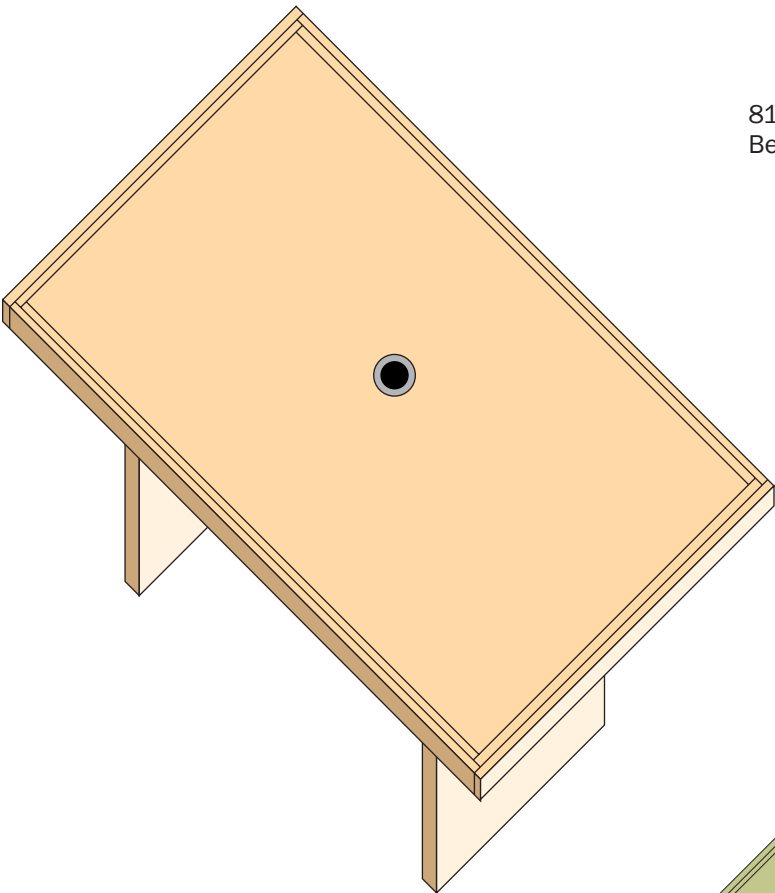

3104 with new desk legs (black, brushed silver)

3104 with solid desk legs

8104 with new desk legs (black, brushed silver)
Conference room table wheels lock.
Better mobility on elevators when moving multiple sections.

connect either side

bamboo

add more anytime

8112 with new desk legs (black, brushed silver)
Conference room table quickly unlocks into smaller tables.
Center computer/power/phone grommets available at no charge.
Maple, cherry or bamboo surface.

Springbrain S1
conference room tables

8104 with solid desk legs
Better mobility on elevators when moving multiple sections.

connect either side

bamboo

add more anytime

8112 with solid desk legs
Conference room table quickly unlocks into smaller tables.
Center computer/power/phone grommets available at no charge.
Maple, cherry or bamboo surface.