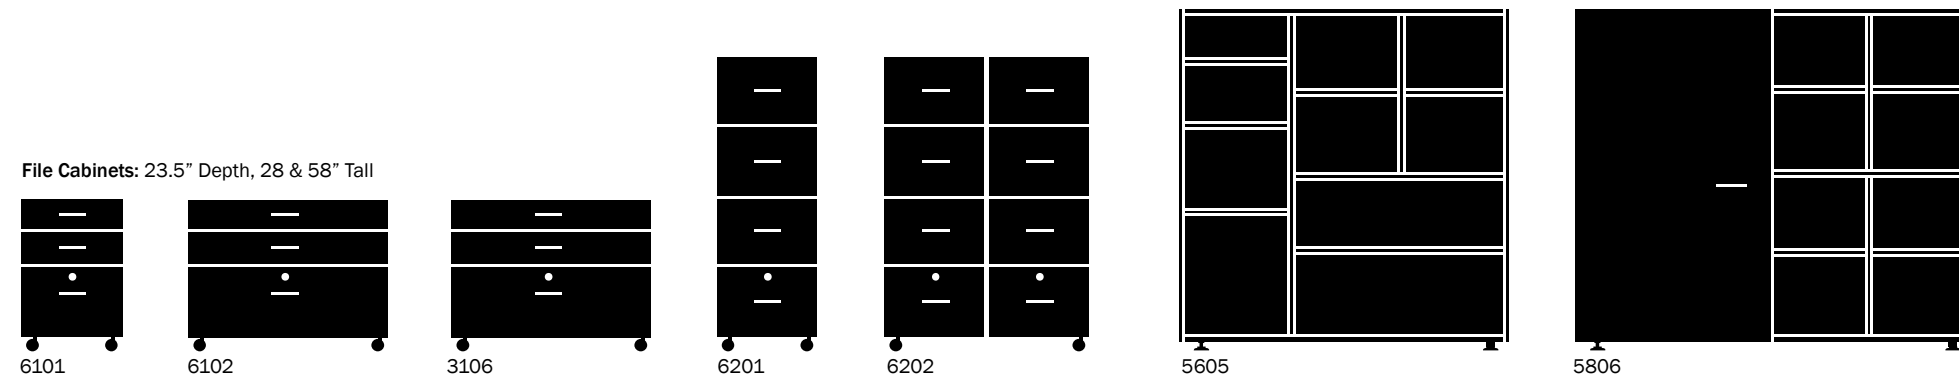

S1

Wall Panels: 2.5" Thick, 60" Tall

Wall Panels: 2.5" Thick, 30" Tall

Wall Panels: 2.5" Thick, 56" Tall; Clear Partition Top: 2.5" Thick, 18" Tall

Clear Partition Wall: 2.5" Thick, 96" Tall; Door Kit: 2.5" Thick, 96" Tall, 30" Wide

Wall Panels: 2.5" Thick, 48" Tall; Clear Partition Top: 2.5" Thick, 24" Tall

Wall Panels: 2.5" Thick, 30" Tall; Clear Partition Top: 2.5" Thick, 24" Tall

cubicle system

Desk: 30, 34 & 38" Depth, 28" Tall; Desk Library: 12 & 18" Depth, 31" Tall

Wall Library Full and with Closet: 12 & 18" Depth, 58" Tall

File Cabinets: 23.5" Depth, 28 & 58" Tall

Conference Benches: 15.5" Depth, 18" Tall

Padded Conference Benches: 15.5" Depth, 20" Tall

Padded Entrance Benches: 15.5" Depth, 20" Tall

Conference Room Tables: 36, 48 & 60" Width, 29" Tall

S1