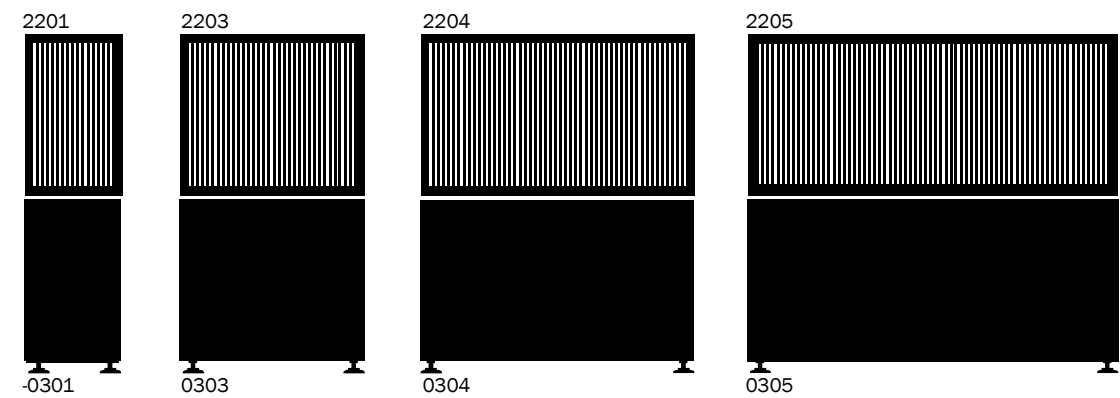

S1

Wall Panels: 2.5" Thick, 60" Tall

Wall Panels: 2.5" Thick, 30" Tall

Wall Panels: 2.5" Thick, 56" Tall; Clear Partition Top: 2.5" Thick, 18" Tall

Clear Partition Wall: 2.5" Thick, 96" Tall; Door Kit: 2.5" Thick, 96" Tall, 30" Wide

Wall Panels: 2.5" Thick, 48" Tall; Clear Partition Top: 2.5" Thick, 24" Tall

Wall Panels: 2.5" Thick, 30" Tall; Clear Partition Top: 2.5" Thick, 24" Tall

cubicle system

Desk: 30, 34 & 38" Depth, 28" Tall; Desk Library: 12 & 18" Depth, 31" Tall

Conference Room Tables: 36, 48 & 60" Width, 29" Tall

S1