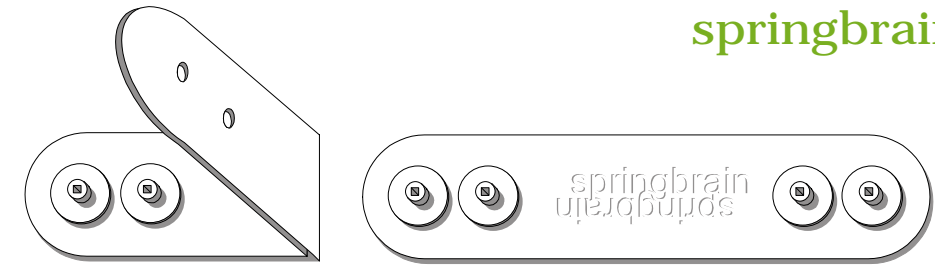

S1

Wall Panels: 2.5" Thick, 60" Tall

Wall Panels: 2.5" Thick, 30" Tall

Wall Panels: 2.5" Thick, 56" Tall; Clear Partition Top: 2.5" Thick, 18" Tall

Clear Partition Wall: 2.5" Thick, 96" Tall; Door Kit: 2.5" Thick, 96" Tall, 30" Wide

Wall Panels: 2.5" Thick, 48" Tall; Clear Partition Top: 2.5" Thick, 24" Tall

Wall Panels: 2.5" Thick, 30" Tall; Clear Partition Top: 2.5" Thick, 24" Tall

cubicle system

Desk: 30, 34 & 38" Depth, 28" Tall; Desk Library: 12 & 18" Depth, 31" Tall