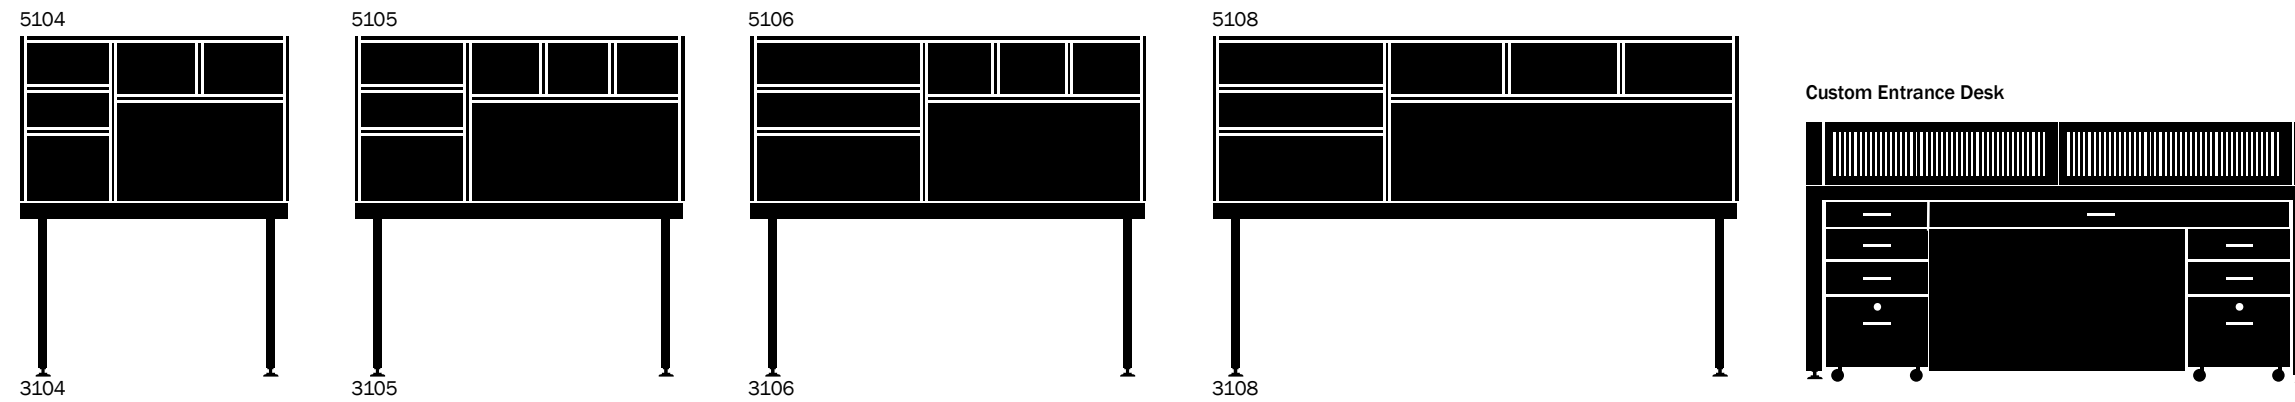

S1

Wall Panels: 2.5" Thick, 60" Tall

Wall Panels: 2.5" Thick, 30" Tall

Wall Panels: 2.5" Thick, 56" Tall; Clear Partition Top: 2.5" Thick, 18" Tall

Clear Partition Wall: 2.5" Thick, 96" Tall; Door Kit: 2.5" Thick, 96" Tall, 30" Wide

Wall Panels: 2.5" Thick, 48" Tall; Clear Partition Top: 2.5" Thick, 24" Tall

Wall Panels: 2.5" Thick, 30" Tall; Clear Partition Top: 2.5" Thick, 24" Tall

cubicle system

Desk: 30, 34 & 38" Depth, 28" Tall; Desk Library: 12 & 18" Depth, 31" Tall

Wall Library Full and with Closet: 12 & 18" Depth, 58" Tall

File Cabinets: 23.5" Depth, 28 & 58" Tall

Conference Benches: 15.5" Depth, 18" Tall

Padded Conference Benches: 15.5" Depth, 20" Tall

Padded Entrance Benches: 15.5" Depth, 20" Tall

Conference Room Tables: 36, 48 & 60" Width, 29" Tall

S1