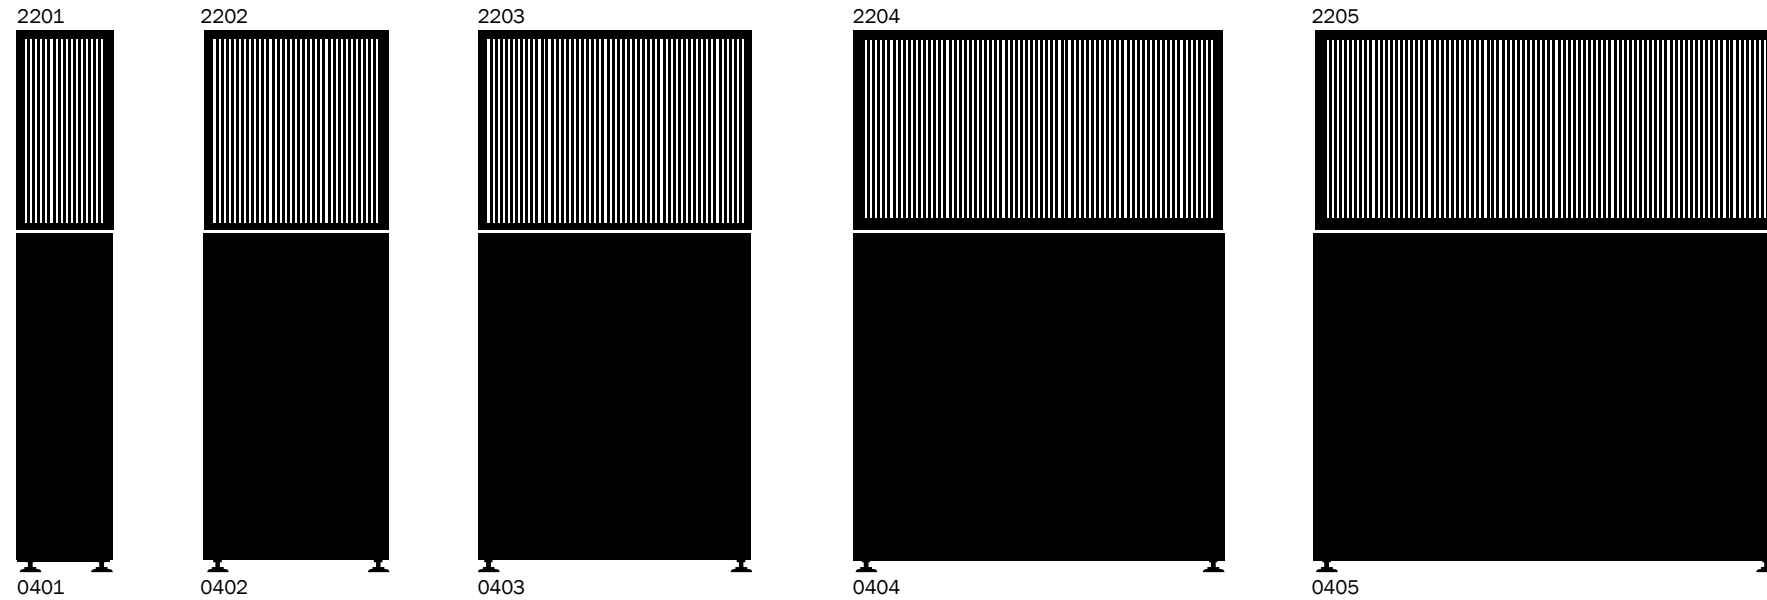

S1

Wall Panels: 2.5" Thick, 60" Tall

Wall Panels: 2.5" Thick, 30" Tall

Wall Panels: 2.5" Thick, 56" Tall; Clear Partition Top: 2.5" Thick, 18" Tall

Clear Partition Wall: 2.5" Thick, 96" Tall; Door Kit: 2.5" Thick, 96" Tall, 30" Wide

Wall Panels: 2.5" Thick, 48" Tall; Clear Partition Top: 2.5" Thick, 24" Tall

Wall Panels: 2.5" Thick, 30" Tall; Clear Partition Top: 2.5" Thick, 24" Tall

cubicle system

Desk: 30, 34 & 38" Depth, 28" Tall; Desk Library: 12 & 18" Depth, 31" Tall

Wall Library Full and with Closet: 12 & 18" Depth, 58" Tall

File Cabinets: 23.5" Depth, 28 & 58" Tall

Conference Benches: 15.5" Depth, 18" Tall

Padded Conference Benches: 15.5" Depth, 20" Tall

Padded Entrance Benches: 15.5" Depth, 20" Tall

Conference Room Tables: 36, 48 & 60" Width, 29" Tall

S1