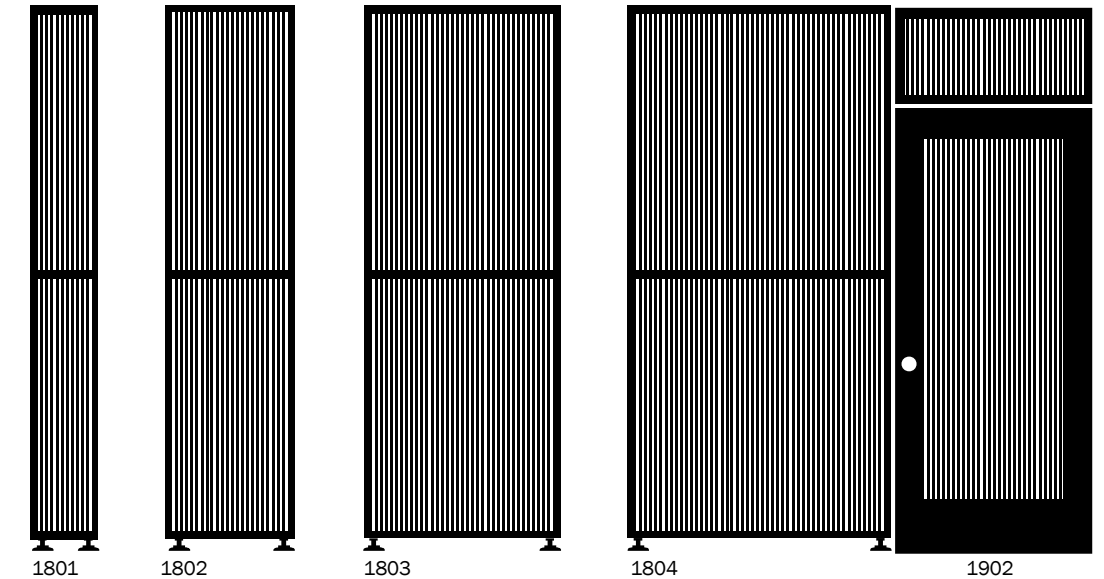

S1

Wall Panels: 2.5" Thick, 60" Tall

Wall Panels: 2.5" Thick, 30" Tall

Wall Panels: 2.5" Thick, 56" Tall; Clear Partition Top: 2.5" Thick, 18" Tall

Clear Partition Wall: 2.5" Thick, 96" Tall; Door Kit: 2.5" Thick, 96" Tall, 30" Wide

Wall Panels: 2.5" Thick, 48" Tall; Clear Partition Top: 2.5" Thick, 24" Tall

Wall Panels: 2.5" Thick, 30" Tall; Clear Partition Top: 2.5" Thick, 24" Tall

cubicle system

Desk: 30, 34 & 38" Depth, 28" Tall; Desk Library: 12 & 18" Depth, 31" Tall

Wall Library Full and with Closet: 12 & 18" Depth, 58" Tall

File Cabinets: 23.5" Depth, 28 & 58" Tall

Conference Benches: 15.5" Depth, 18" Tall

Padded Conference Benches: 15.5" Depth, 20" Tall

Padded Entrance Benches: 15.5" Depth, 20" Tall

Conference Room Tables: 36, 48 & 60" Width, 29" Tall

S1