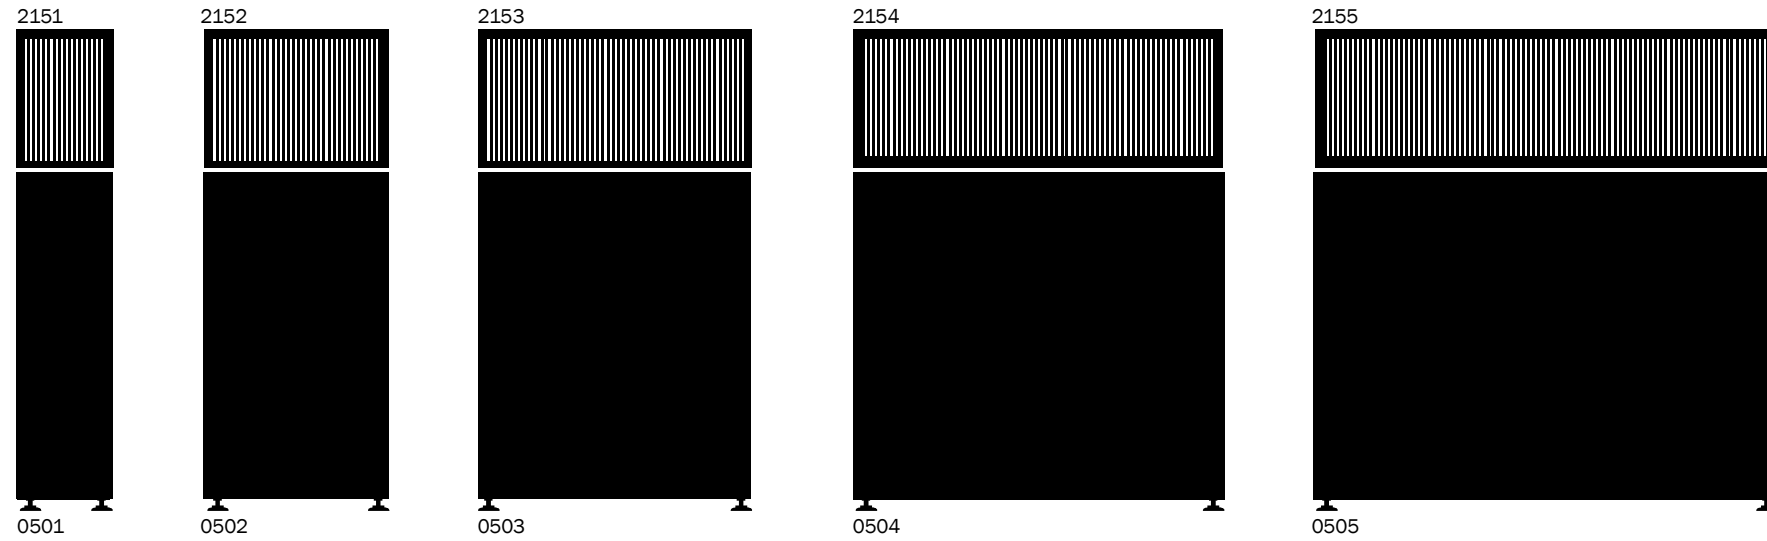

S1

Wall Panels: 2.5" Thick, 60" Tall

Wall Panels: 2.5" Thick, 30" Tall

Wall Panels: 2.5" Thick, 56" Tall; Clear Partition Top: 2.5" Thick, 18" Tall

Clear Partition Wall: 2.5" Thick, 96" Tall; Door Kit: 2.5" Thick, 96" Tall, 30" Wide

Wall Panels: 2.5" Thick, 48" Tall; Clear Partition Top: 2.5" Thick, 24" Tall

Wall Panels: 2.5" Thick, 30" Tall; Clear Partition Top: 2.5" Thick, 24" Tall

cubicle system

Desk: 30, 34 & 38" Depth, 28" Tall; Desk Library: 12 & 18" Depth, 31" Tall

Wall Library Full and with Closet: 12 & 18" Depth, 58" Tall

File Cabinets: 23.5" Depth, 28 & 58" Tall

Conference Benches: 15.5" Depth, 18" Tall

Padded Conference Benches: 15.5" Depth, 20" Tall

Padded Entrance Benches: 15.5" Depth, 20" Tall

Conference Room Tables: 36, 48 & 60" Width, 29" Tall

S1