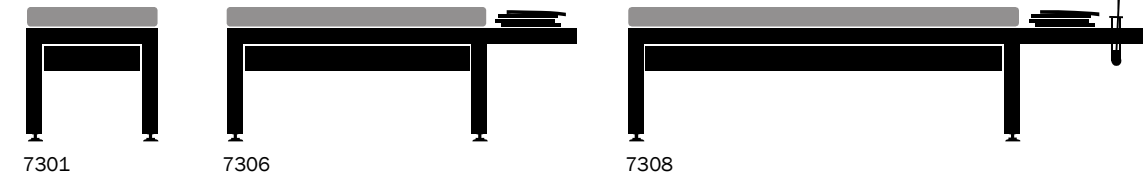

Wall Panels: 2.5" Thick, 48" Tall; Clear Partition Top: 2.5" Thick, 24" Tall

Wall Panels: 2.5" Thick, 30" Tall; Clear Partition Top: 2.5" Thick, 24" Tall

cubicle system

Desk: 30, 34 & 38" Depth, 28" Tall; Desk Library: 12 & 18" Depth, 31" Tall

Wall Library Full and with Closet: 12 & 18" Depth, 58" Tall

File Cabinets: 23.5" Depth, 28 & 58" Tall

Conference Benches: 15.5" Depth, 18" Tall

Padded Conference Benches: 15.5" Depth, 20" Tall

Padded Entrance Benches: 15.5" Depth, 20" Tall

Conference Room Tables: 36, 48 & 60" Width, 29" Tall

S1